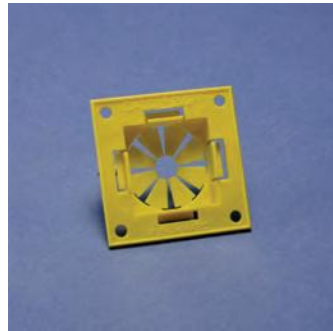

# CPVC Hanging System

The nVent CADDY SOSR is designed for CPVC and is UL approved for side of joist installations and bottom of joist installations. It has a live hinge that opens to simplify installation. Some flimsy CPVC products are not approved for side of joist installations and do not meet NFPA® 13 surge requirements.

107 Wraparound Strap for CPVC Pipe  
**107#####**

108 2-Hole Strap for CPVC Pipe  
**108#####**

109 Side Mount Strap for CPVC Pipe  
**109#####**

SOSR Stand Off 2-Hole Strap for CPVC Pipe  
**SOSR##**

Macrofix Plus NI with Easy Closure  
**429#####**

3TW Fastener for SOSR Series wood screw backing nut  
**3TW**

Easy Snap Grommet for Factory Punched Holes  
**ESGFP**

Snap-On Nail Plate  
**304B2**

### = pipe size \*\* = Finish - ie EG  
SOSR100 = 1" pipe size, ElectroGalvanized